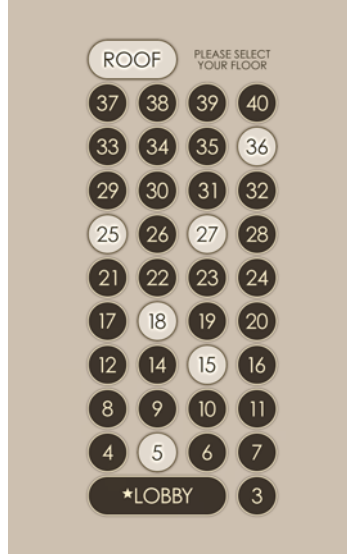

** Radio buttons are required fields, and they must pick an option.*

Customer's / Project name:

Date:

Choose the position of the buttons and the image/texture/graphic.

The overall design is contingent upon the total number of floors and the graphics included. Should you wish to utilize a particular image or graphic, kindly submit it in a high-resolution format.

The minimum specifications are 1080 px (W) x 1920 px (H).

Buttons on the LEFT

Buttons in the CENTER

Buttons on the RIGHT

Touch-screen graphic frame.

In certain instances, it adds depth to the overall appearance of the screen design.

WITH the frame

WITHOUT the frame

Enter the number of buttons/floors:

Enter the number.

Is there anything specific on a certain floor?

For example, fitness, casino, bar, etc. on floor 5.

Specify the shape of the buttons.