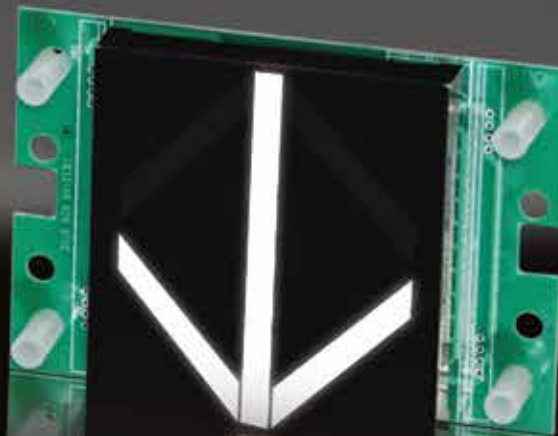

> SA130-XXXXX

3.0" LED ARROW

SNAP IN

SA130-VXXXX

SA130-HXXXX

A . D . A

3.0" LED ARROW

Long life, solid state bi-color, blue or white arrow for lanterns.

TYPICAL APPLICATIONS:

- > Hall or car lanterns

FEATURES:

- > Ultra-thin packaging
- > Bi-Color, red down / green up or solid blue, solid white
- > Fast 3-wire hookup
- > Conforms to ADAAG 4.10.4
- > Jamb mountable (vertical style only)