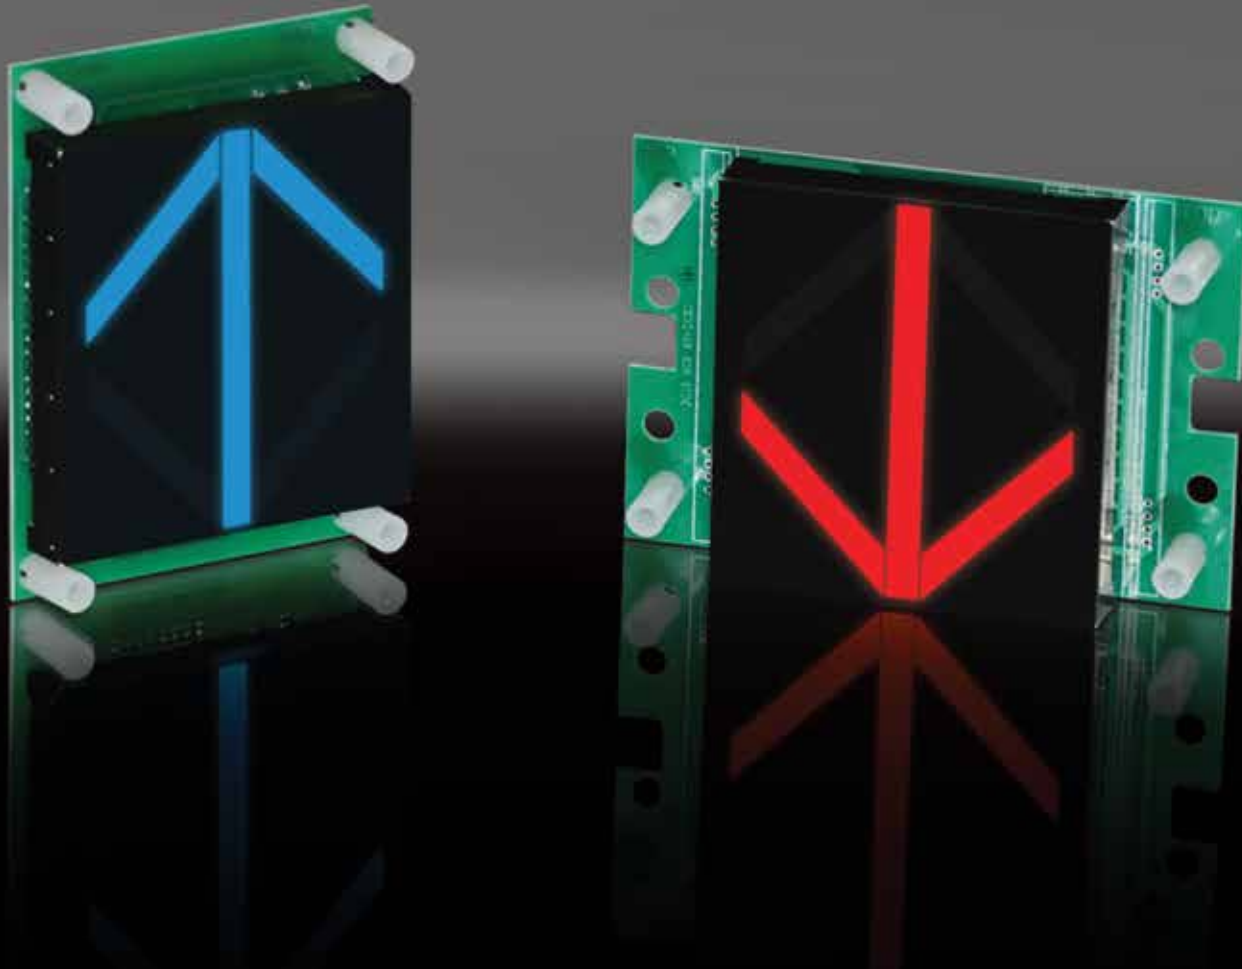

> SA130-XXXXX

3.0" LED ARROW

A . D . A

3.0" LED ARROW

Long life, solid state bi-color, blue or white arrows for lanterns.

TYPICAL APPLICATIONS:

- > Hall and car lanterns

FEATURES:

- > Ultra-thin packaging
- > Bi-color, red down / green up or solid blue, solid white
- > Fast 3-wire hookup
- > Conforms to ADAAG 4,10.4
- > Jamb mountable (Verticle style only)

SNAP IN VIEW:

C.E. Electronics, Inc. (US) 2107 Industrial Drive, Bryan, Ohio 43506 p: 419.636.6705 www.cееlectronics.com