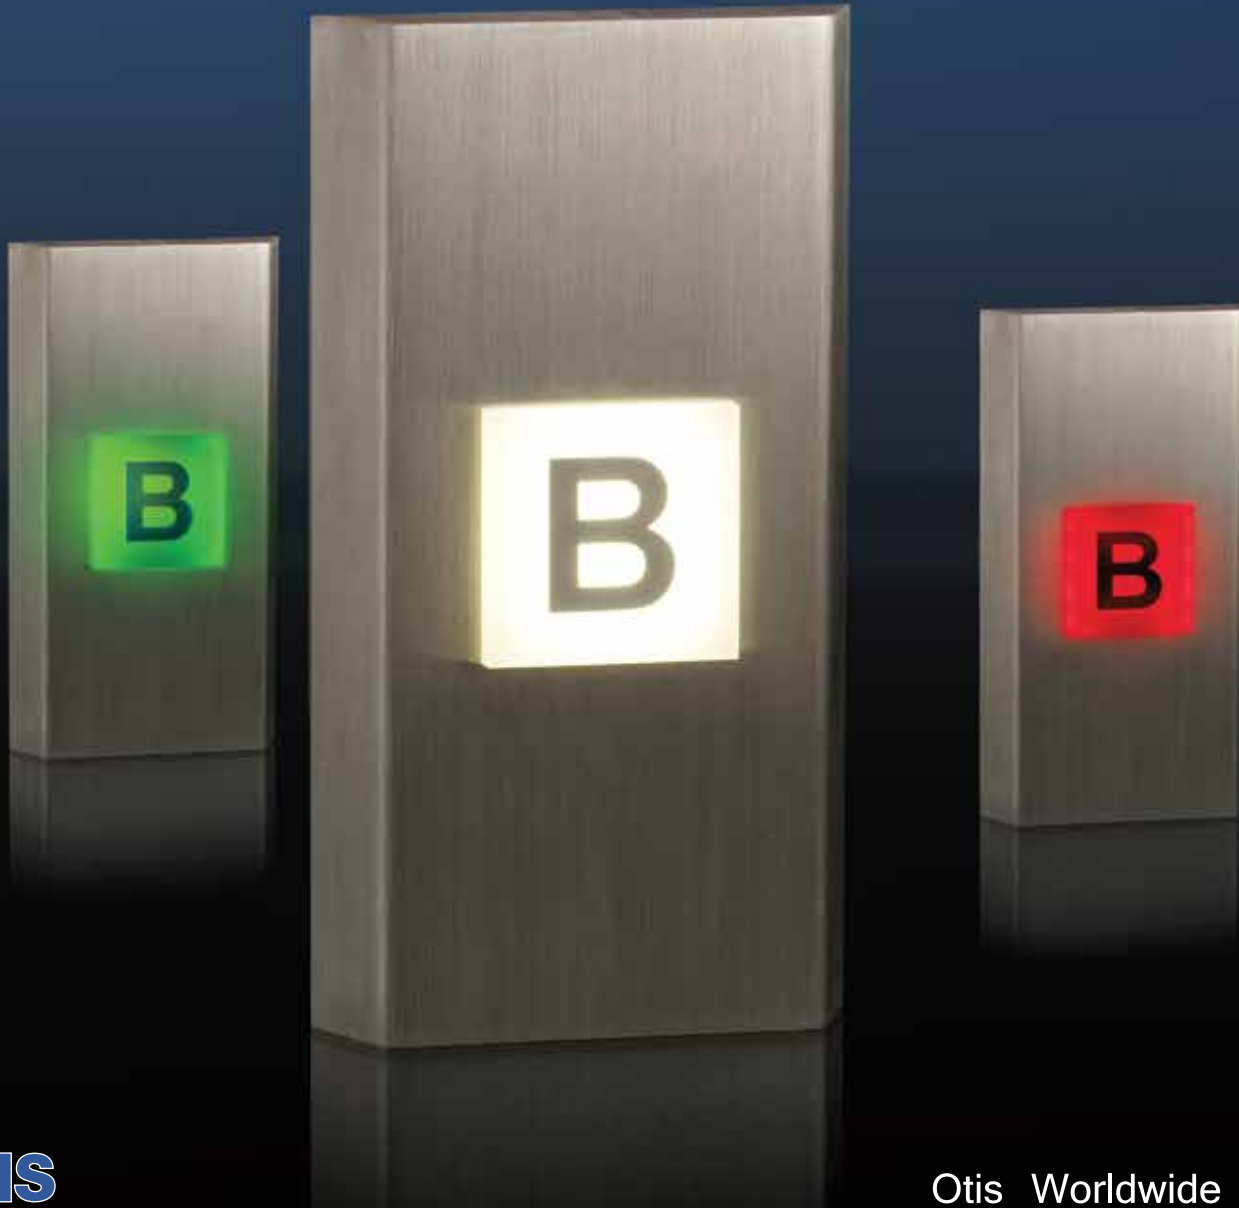

OBOX-X SURFACE MOUNT METAL

OTIS

3" LED EXTENDED DESTINATION BLOCK

Long life, solid state LED's with a 100,000 hour rated life. Accepts existing signals over the Otis RSL link. It includes white LED's when floor is available. For arrival they turn either green in the up direction or red in the down with destination characters for 180° viewing. The unit is also equipped with an arrival speaker and destination tones. The programming is dip switch selectable.

TYPICAL APPLICATIONS:

- > Destination Indicator with auto fill arrival arrows

FEATURES:

- > 2" characters
- > 180° viewing angle lantern
- > 1 year factory warranty
- > Conforms to ADAAG 4.10.4
- > Includes speaker for tones
- > OTIS RSL input
- > ECA
- > Optional Metal
- > Optional destination voice card + additional cost.
- > Note: When adding voice board, this will include our 9SPKRASY03 SPEAKER