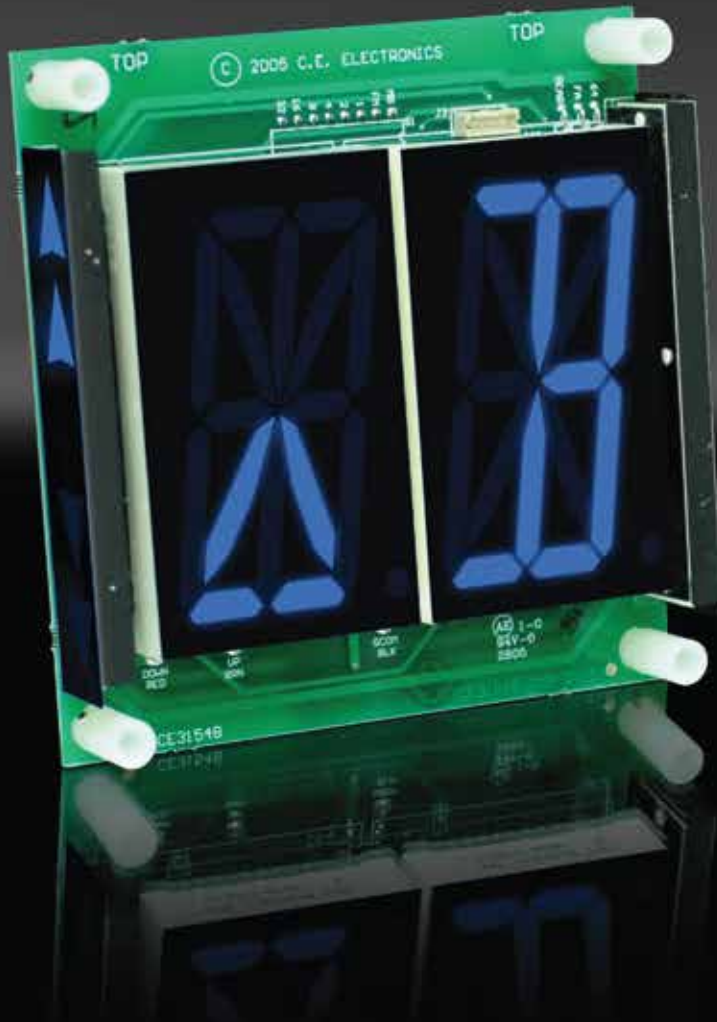

MS220A-XX

50mm SEGMENTED LED [2"] CHARACTERS

EUROPEAN SEGMENTED LED

Segmented LED, digital indicator for floor position display and direction with flashing side viewing arrows. Any alphanumeric character can be displayed.

TYPICAL APPLICATIONS:

- > Car-OP panel
- > Transom-car or hall

FEATURES:

- > Fast 3 wire hookup
- > Latched inputs
- > Self testing
- > Alternate message
- > Passing chime output
- > Error detection and correction