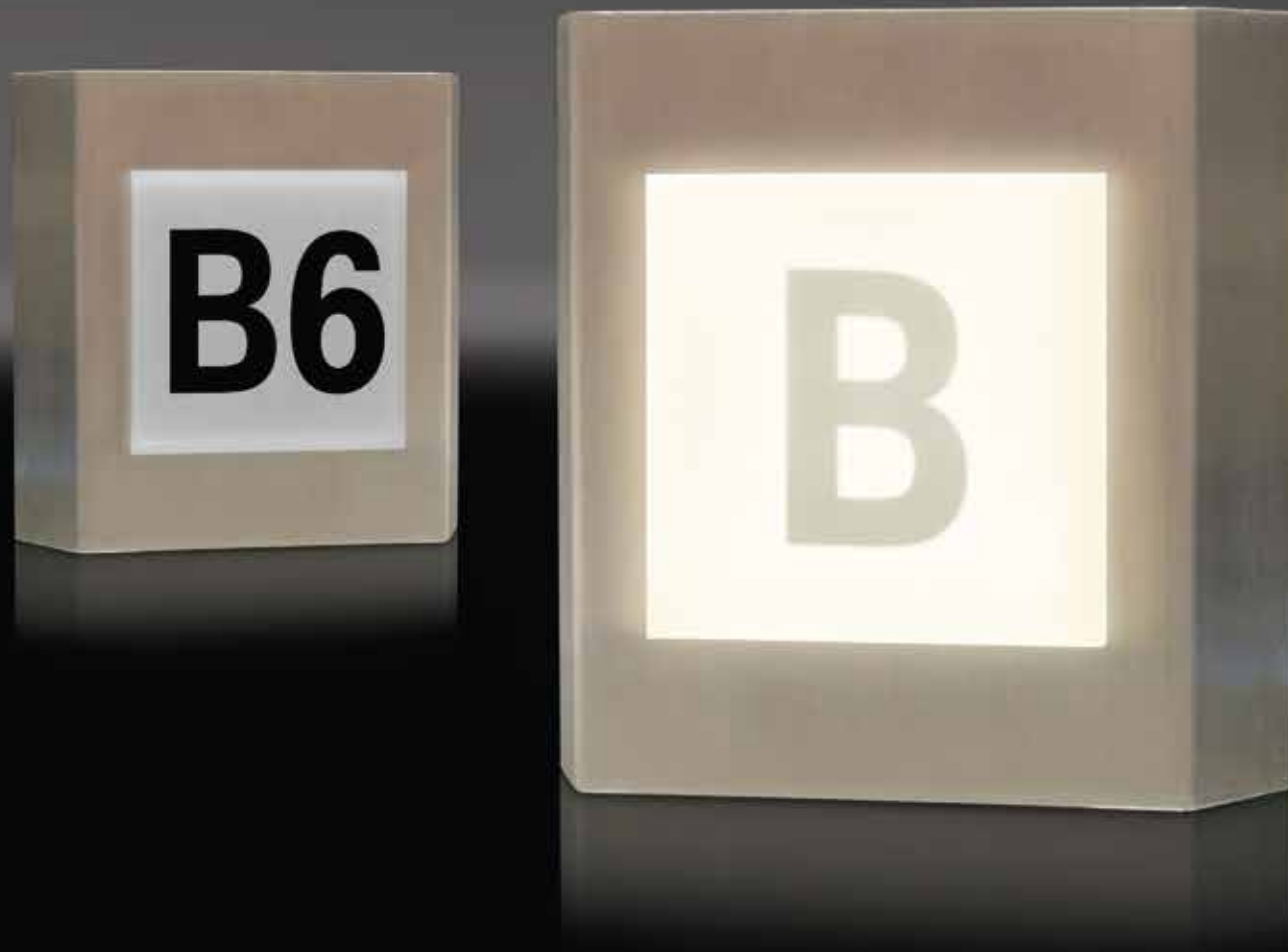

**MLBOX-XXX**  
LED EXTENDED DESTINATION CUBE

## DESTINATION-BASED

### LED EXTENDED DESTINATION CUBE

Long life, solid state LED's, with a 100,000 hour rated life. Accepts existing signals over the MICRO COMM link. This has a raised lens giving you 180° viewing. The unit is also equipped with an arrival speaker and destination tones. Programming is dip switch selectable.