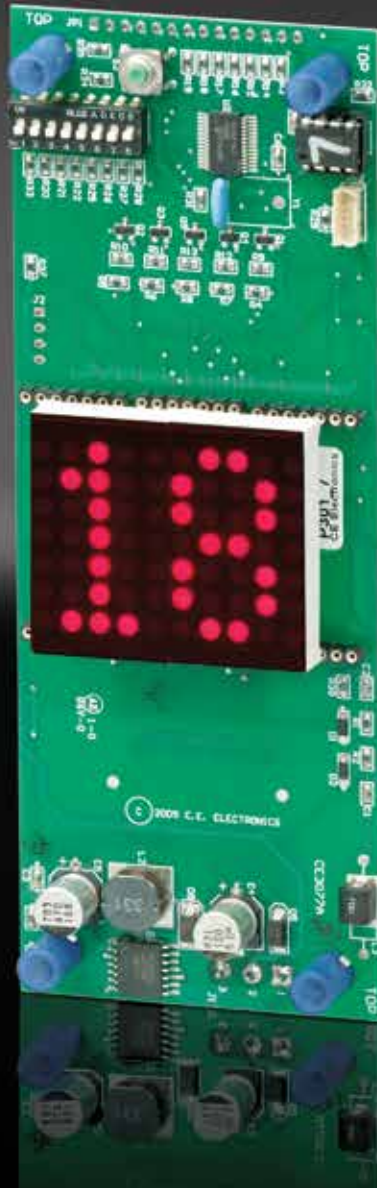

> EV210-XXXXX

30mm [1"] CHARACTERS

EUROPEAN

DOT MATRIX LED

Dot Matrix LED digital indicator for floor position display, as well as car direction, if desired. Any alphanumeric or custom character can be displayed in either single digit with arrow or double digit floor designations.

TYPICAL APPLICATIONS:

- > Car-OP Panel
- > Transom-car or Hall

FEATURES:

- > Low cost design
- > Self contained unit
- > Latched input
- > Scrolling & roll over
- > Hall lantern option
- > Passing chime output
- > Self Testing
- > Message inputs
- > Error detection and correction feature