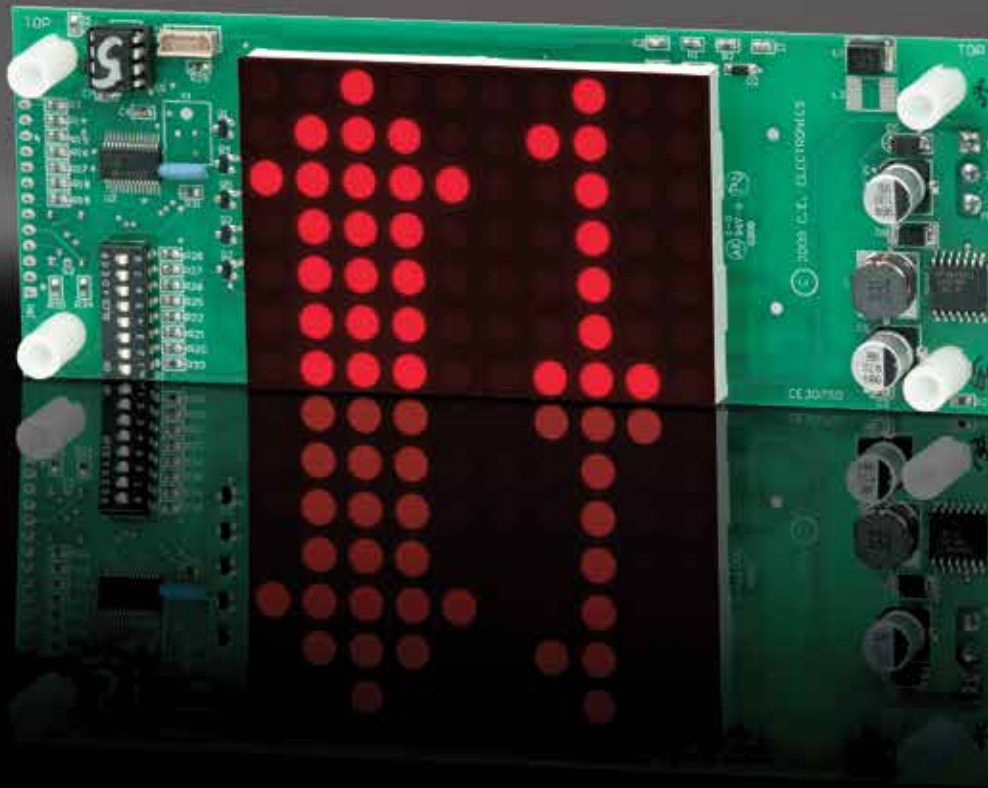

> EH220-XXXXX

50mm [2"] CHARACTERS

EUROPEAN DOT MATRIX LED

Dot Matrix LED digital indicator for floor position display, as well as car direction, if desired. Any alphanumeric or custom character can be displayed in either single digit with arrow or double digit floor designations.

TYPICAL APPLICATIONS:

- > Car-OP Panel
- > Transom-car or Hall

FEATURES:

- > Low cost design
- > Self contained unit
- > Latched input
- > Scrolling & roll over
- > Hall lantern option
- > Passing chime output
- > Self Testing
- > Message inputs
- > Error detection and correction feature