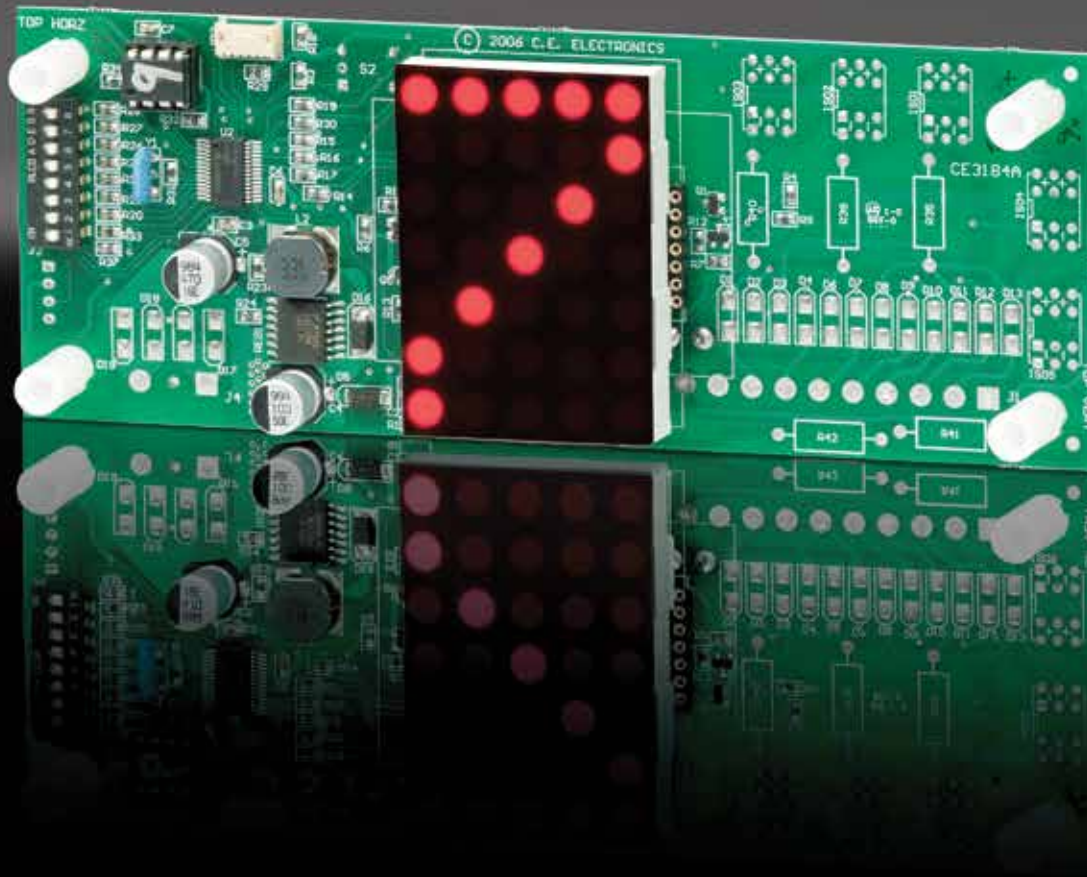

# > EH1 20-XXXXX

50mm [2"] CHARACTER

## EUROPEAN DOT MATRIX LED

Dot Matrix LED digital indicator for floor position display. Any alphanumeric or custom character can be displayed.

### TYPICAL APPLICATIONS:

- > Car-OP Panel
- > Transom-car or Hall

### FEATURES:

- > Low cost design
- > Self contained unit
- > Latched input
- > Scrolling & roll over
- > Hall lantern option
- > Passing chime output
- > Self Testing
- > Error detection and correction feature