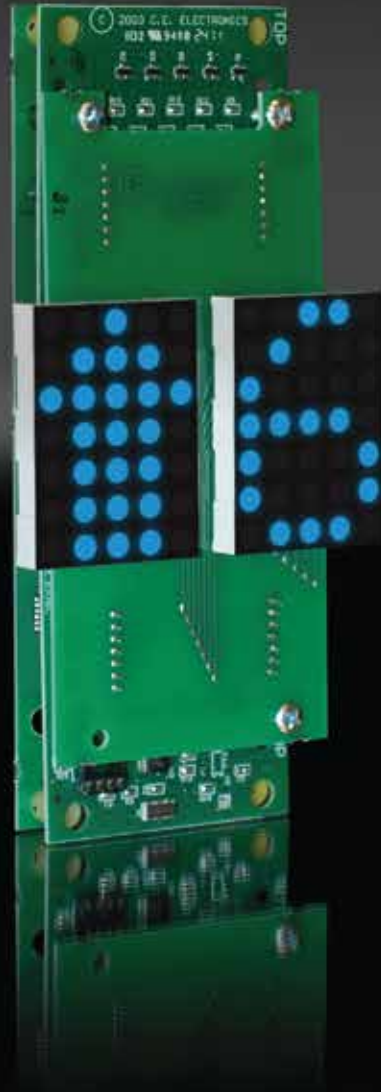

> DV220-XXXXX

DOT MATRIX LED DIGITAL INDICATOR

DOT MATRIX

2" CHARACTERS

Dot Matrix LED digital indicator for floor position display, as well as car direction, if desired. Any alphanumeric or custom character can be displayed in either single digit with arrow or double digit floor designations.

TYPICAL APPLICATIONS:

- > Hall stations
- > Jamb mount

FEATURES:

- > Low cost design
- > Self contained unit
- > Latched input
- > Self testing
- > Scrolling
- > Passing chime output
- > Error detection and correction feature
- > UL listed