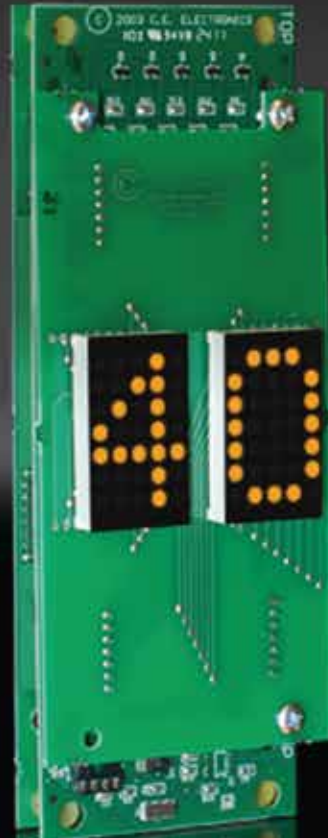

# DV210-XXXXX

## DOT MATRIX LED DIGITAL INDICATOR

# DOT MATRIX

## 1" CHARACTERS

Dot Matrix LED digital indicator for floor position display, as well as car direction, if desired. Any alphanumeric or custom character can be displayed in either single digit with arrow or double digit floor designations.