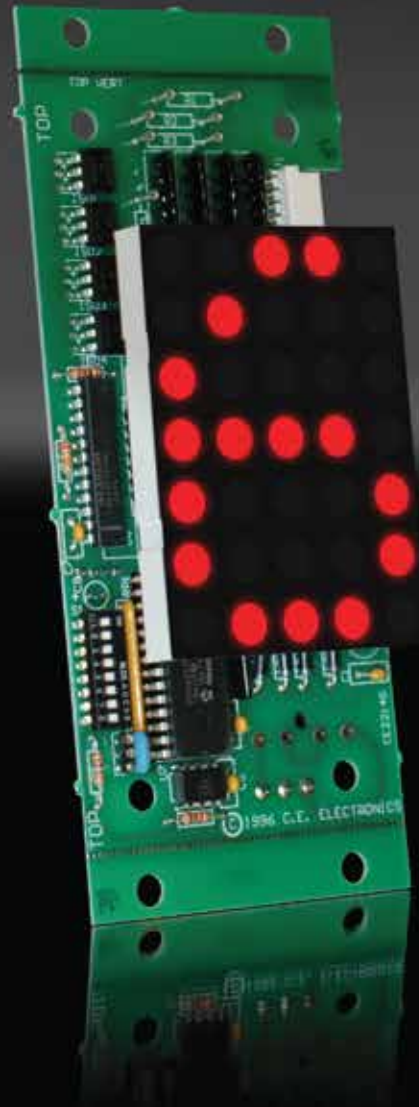

DV1 30-R0XXX

DOT MATRIX LED DIGITAL INDICATOR

DOT MATRIX

3" CHARACTER

Dot Matrix LED digital indicator for floor position display. Any alphanumeric or custom character can be displayed.

TYPICAL APPLICATIONS:

- > Hall stations
- > Jamb mount

FEATURES:

- > Low cost design
- > Self contained unit
- > Latched input
- > Self testing
- > 13 inputs
- > Passing chime output
- > Error detection and correction feature
- > UL listed